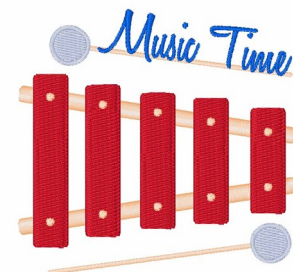

Name: Music Time Machine Embroidery Design

SKU: WD02-JLA_M000100C

Brand: Windmill Designs

Unique Colors: 13 (5 color Stops)

Unique Colors

	Color Name (Color Code)	Manufacturer - Type
	Super White (1001) [No Color Selected]	madeira - rayon
	Dusty Lilac (1263) [No Color Selected]	madeira - rayon
	Crocus (286)	Exquisite - Polyester 1000m

Complete Color Sequence

#		Color Name (Color Code)	Manufacturer - Type
1		Super White (1001) [No Color Selected]	madeira - rayon
2		Super White (1001) [No Color Selected]	madeira - rayon
3		Crocus (286)	Exquisite - Polyester 1000m