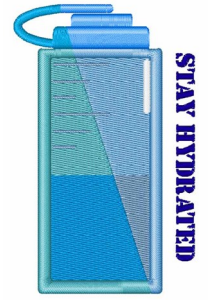

**Name:** Stay Hydrated

**SKU:** WD02-JLA\_M000098C

**Brand:** Windmill Designs

**Unique Colors:** 13 (9 color Stops)

## Unique Colors

	<b>Color Name (Color Code)</b>	<b>Manufacturer - Type</b>
	Super White (1001) [No Color Selected]	madeira - rayon
	Dusty Lilac (1263) [No Color Selected]	madeira - rayon
	Crocus (286)	Exquisite - Polyester 1000m

# Complete Color Sequence

#		Color Name (Color Code)	Manufacturer - Type
1		Super White (1001) [No Color Selected]	madeira - rayon
2		Super White (1001) [No Color Selected]	madeira - rayon
3		Crocus (286)	Exquisite - Polyester 1000m