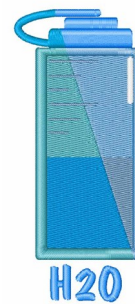

Name: H2O Bottle Machine Embroidery Design

SKU: WD02-JLA_M000098B

Brand: Windmill Designs

Unique Colors: 13 (9 color Stops)

Unique Colors

	Color Name (Color Code)	Manufacturer - Type
	Super White (1001) [No Color Selected]	madeira - rayon
	Dusty Lilac (1263) [No Color Selected]	madeira - rayon
	Crocus (286)	Exquisite - Polyester 1000m

Complete Color Sequence

#		Color Name (Color Code)	Manufacturer - Type
1		Super White (1001) [No Color Selected]	madeira - rayon
2		Super White (1001) [No Color Selected]	madeira - rayon
3		Crocus (286)	Exquisite - Polyester 1000m