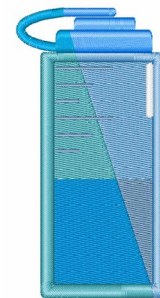

Name: Water Bottle Machine Embroidery Design

SKU: WD02-JLA_M000098A

Brand: Windmill Designs

Unique Colors: 13 (8 color Stops)

Unique Colors

	Color Name (Color Code)	Manufacturer - Type
	Super White (1001) [No Color Selected]	madeira - rayon
	Dusty Lilac (1263) [No Color Selected]	madeira - rayon
	Crocus (286)	Exquisite - Polyester 1000m

Complete Color Sequence

#		Color Name (Color Code)	Manufacturer - Type
1		Super White (1001) [No Color Selected]	madeira - rayon
2		Super White (1001) [No Color Selected]	madeira - rayon
3		Crocus (286)	Exquisite - Polyester 1000m