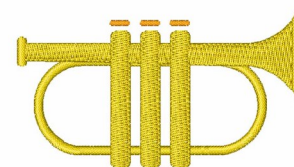

Name: Trumpet

SKU: WD02-JLA_M000097A

Brand: Windmill Designs

Unique Colors: 13 (2 color Stops)

Unique Colors

	Color Name (Color Code)	Manufacturer - Type
	Super White (1001) [No Color Selected]	madeira - rayon
	Dusty Lilac (1263) [No Color Selected]	madeira - rayon
	Crocus (286)	Exquisite - Polyester 1000m

Complete Color Sequence

#		Color Name (Color Code)	Manufacturer - Type
1		Super White (1001) [No Color Selected]	madeira - rayon
2		Super White (1001) [No Color Selected]	madeira - rayon
3		Crocus (286)	Exquisite - Polyester 1000m