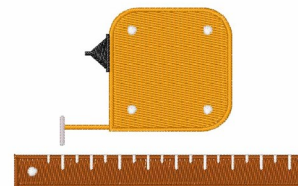

Name: Construction Tools Machine Embroidery Design

SKU: WD02-JLA_M000094A

Brand: Windmill Designs

Unique Colors: 13 (5 color Stops)

Unique Colors

	Color Name (Color Code)	Manufacturer - Type
	Super White (1001) [No Color Selected]	madeira - rayon
	Dusty Lilac (1263) [No Color Selected]	madeira - rayon
	Crocus (286)	Exquisite - Polyester 1000m

Complete Color Sequence

#		Color Name (Color Code)	Manufacturer - Type
1		Super White (1001) [No Color Selected]	madeira - rayon
2		Super White (1001) [No Color Selected]	madeira - rayon
3		Crocus (286)	Exquisite - Polyester 1000m