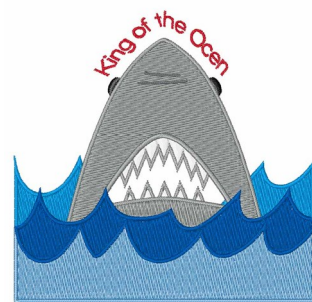

Name: King Of Ocean Machine Embroidery Design

SKU: WD02-JLA_M000091D

Brand: Windmill Designs

Unique Colors: 13 (8 color Stops)

Unique Colors

	Color Name (Color Code)	Manufacturer - Type
	Super White (1001) [No Color Selected]	madeira - rayon
	Dusty Lilac (1263) [No Color Selected]	madeira - rayon
	Crocus (286)	Exquisite - Polyester 1000m