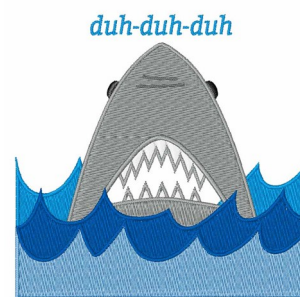

Name: Duh Duh Duh Machine Embroidery Design

SKU: WD02-JLA_M000091B

Brand: Windmill Designs

Unique Colors: 13 (8 color Stops)

Unique Colors

	Color Name (Color Code)	Manufacturer - Type
	Super White (1001) [No Color Selected]	madeira - rayon
	Dusty Lilac (1263) [No Color Selected]	madeira - rayon
	Crocus (286)	Exquisite - Polyester 1000m