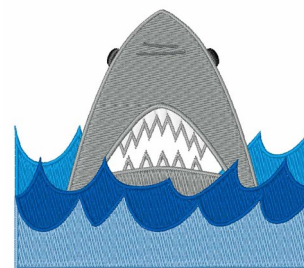

Name: Shark In Water

SKU: WD02-JLA_M000091A

Brand: Windmill Designs

Unique Colors: 13 (7 color Stops)

Unique Colors

	Color Name (Color Code)	Manufacturer - Type
	Super White (1001) [No Color Selected]	madeira - rayon
	Dusty Lilac (1263) [No Color Selected]	madeira - rayon
	Crocus (286)	Exquisite - Polyester 1000m