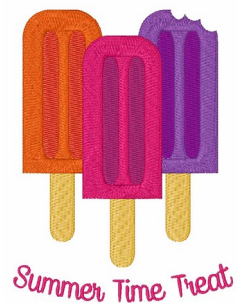

Name: Summer Treat Machine Embroidery Design

SKU: WD02-JLA_M000089C

Brand: Windmill Designs

Unique Colors: 13 (7 color Stops)

Unique Colors

| | Color Name (Color Code) | Manufacturer - Type |
|--|--|-----------------------------|
| | Super White (1001) [No Color Selected] | madeira - rayon |
| | Dusty Lilac (1263) [No Color Selected] | madeira - rayon |
| | Crocus (286) | Exquisite - Polyester 1000m |

Complete Color Sequence

| # | | Color Name (Color Code) | Manufacturer - Type |
|---|---|--|--------------------------------|
| 1 |  | Super White (1001) [No Color Selected] | madeira - rayon |
| 2 |  | Super White (1001) [No Color Selected] | madeira - rayon |
| 3 |  | Crocus (286) | Exquisite - Polyester 1000m |