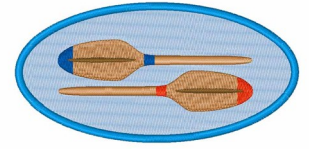

**Name:** Boat Oars

**SKU:** WD02-JLA\_M000084A

**Brand:** Windmill Designs

**Unique Colors:** 13 (6 color Stops)

## Unique Colors

	<b>Color Name (Color Code)</b>	<b>Manufacturer - Type</b>
	Super White (1001) [No Color Selected]	madeira - rayon
	Dusty Lilac (1263) [No Color Selected]	madeira - rayon
	Crocus (286)	Exquisite - Polyester 1000m

# Complete Color Sequence

#		Color Name (Color Code)	Manufacturer - Type
1		Super White (1001) [No Color Selected]	madeira - rayon
2		Super White (1001) [No Color Selected]	madeira - rayon
3		Crocus (286)	Exquisite - Polyester 1000m