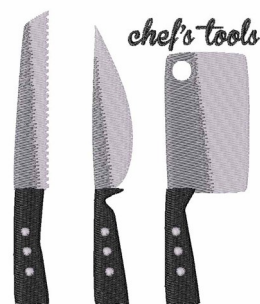

**Name:** Chefs Tools Machine Embroidery Design

**SKU:** WD02-JLA\_M000079B

**Brand:** Windmill Designs

**Unique Colors:** 13 (5 color Stops)