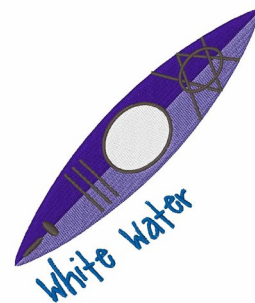

Name: White Water Machine Embroidery Design

SKU: WD02-JLA_M000076D

Brand: Windmill Designs

Unique Colors: 13 (5 color Stops)

Unique Colors

	Color Name (Color Code)	Manufacturer - Type
	Super White (1001) [No Color Selected]	madeira - rayon
	Dusty Lilac (1263) [No Color Selected]	madeira - rayon
	Crocus (286)	Exquisite - Polyester 1000m

Complete Color Sequence

#		Color Name (Color Code)	Manufacturer - Type
1		Super White (1001) [No Color Selected]	madeira - rayon
2		Super White (1001) [No Color Selected]	madeira - rayon
3		Crocus (286)	Exquisite - Polyester 1000m