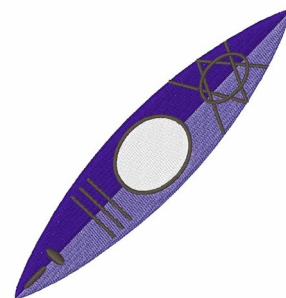

Name: Kayak Machine Embroidery Design

SKU: WD02-JLA_M000076A

Brand: Windmill Designs

Unique Colors: 13 (4 color Stops)

Unique Colors

	Color Name (Color Code)	Manufacturer - Type
	Super White (1001) [No Color Selected]	madeira - rayon
	Dusty Lilac (1263) [No Color Selected]	madeira - rayon
	Crocus (286)	Exquisite - Polyester 1000m

Complete Color Sequence

#		Color Name (Color Code)	Manufacturer - Type
1		Super White (1001) [No Color Selected]	madeira - rayon
2		Super White (1001) [No Color Selected]	madeira - rayon
3		Crocus (286)	Exquisite - Polyester 1000m