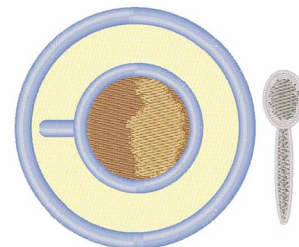

Name: Coffee Cup Machine Embroidery Design

SKU: WD02-JLA_M000069A

Brand: Windmill Designs

Unique Colors: 13 (9 color Stops)

Unique Colors

	Color Name (Color Code)	Manufacturer - Type
	Super White (1001) [No Color Selected]	madeira - rayon
	Dusty Lilac (1263) [No Color Selected]	madeira - rayon
	Crocus (286)	Exquisite - Polyester 1000m

Complete Color Sequence

#		Color Name (Color Code)	Manufacturer - Type
1		Super White (1001) [No Color Selected]	madeira - rayon
2		Super White (1001) [No Color Selected]	madeira - rayon
3		Crocus (286)	Exquisite - Polyester 1000m