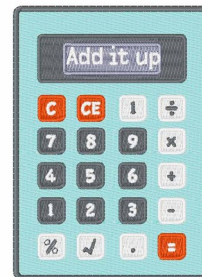

Name: Add It Up Machine Embroidery Design

SKU: WD02-JLA_M000066A

Brand: Windmill Designs

Unique Colors: 13 (8 color Stops)

Unique Colors

	Color Name (Color Code)	Manufacturer - Type
	Super White (1001) [No Color Selected]	madeira - rayon
	Dusty Lilac (1263) [No Color Selected]	madeira - rayon
	Crocus (286)	Exquisite - Polyester 1000m

Complete Color Sequence

#		Color Name (Color Code)	Manufacturer - Type
1		Super White (1001) [No Color Selected]	madeira - rayon
2		Super White (1001) [No Color Selected]	madeira - rayon
3		Crocus (286)	Exquisite - Polyester 1000m