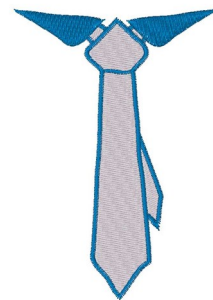

Name: Business Tie Machine Embroidery Design

SKU: WD02-JLA_M000054A

Brand: Windmill Designs

Unique Colors: 13 (2 color Stops)

Unique Colors

	Color Name (Color Code)	Manufacturer - Type
	Super White (1001) [No Color Selected]	madeira - rayon
	Dusty Lilac (1263) [No Color Selected]	madeira - rayon
	Crocus (286)	Exquisite - Polyester 1000m

Complete Color Sequence

#		Color Name (Color Code)	Manufacturer - Type
1		Super White (1001) [No Color Selected]	madeira - rayon
2		Super White (1001) [No Color Selected]	madeira - rayon
3		Crocus (286)	Exquisite - Polyester 1000m