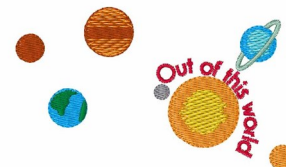

**Name:** Out of This World Machine Embroidery Design

**SKU:** WD02-JLA\_M000051B

**Brand:** Windmill Designs

**Unique Colors:** 13 (11 color Stops)

## Unique Colors

	<b>Color Name (Color Code)</b>	<b>Manufacturer - Type</b>
	Super White (1001) [No Color Selected]	madeira - rayon
	Dusty Lilac (1263) [No Color Selected]	madeira - rayon
	Crocus (286)	Exquisite - Polyester 1000m