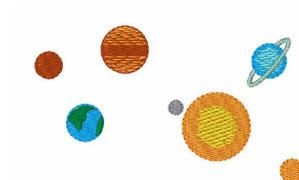

Name: Solar System Machine Embroidery Design

SKU: WD02-JLA_M000051A

Brand: Windmill Designs

Unique Colors: 13 (10 color Stops)

Unique Colors

	Color Name (Color Code)	Manufacturer - Type
	Super White (1001) [No Color Selected]	madeira - rayon
	Dusty Lilac (1263) [No Color Selected]	madeira - rayon
	Crocus (286)	Exquisite - Polyester 1000m

Complete Color Sequence

#		Color Name (Color Code)	Manufacturer - Type
1		Super White (1001) [No Color Selected]	madeira - rayon
2		Super White (1001) [No Color Selected]	madeira - rayon
3		Crocus (286)	Exquisite - Polyester 1000m