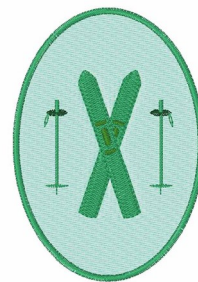

Name: Ski Oval Machine Embroidery Design

SKU: WD02-JLA_M000050A

Brand: Windmill Designs

Unique Colors: 13 (7 color Stops)

Unique Colors

	Color Name (Color Code)	Manufacturer - Type
	Super White (1001) [No Color Selected]	madeira - rayon
	Dusty Lilac (1263) [No Color Selected]	madeira - rayon
	Crocus (286)	Exquisite - Polyester 1000m

Complete Color Sequence

#		Color Name (Color Code)	Manufacturer - Type
1		Super White (1001) [No Color Selected]	madeira - rayon
2		Super White (1001) [No Color Selected]	madeira - rayon
3		Crocus (286)	Exquisite - Polyester 1000m