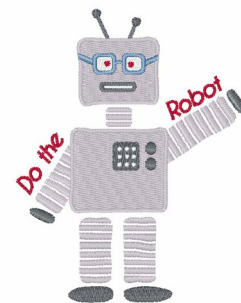

Name: Do the Robot Machine Embroidery Design

SKU: WD02-JLA_M000048C

Brand: Windmill Designs

Unique Colors: 13 (7 color Stops)

Unique Colors

	Color Name (Color Code)	Manufacturer - Type
	Super White (1001) [No Color Selected]	madeira - rayon
	Dusty Lilac (1263) [No Color Selected]	madeira - rayon
	Crocus (286)	Exquisite - Polyester 1000m