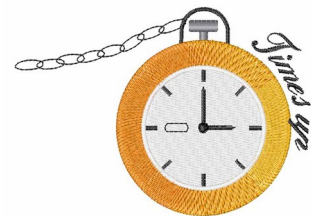

Name: Times Up

SKU: WD02-JLA_M000047D

Brand: Windmill Designs

Unique Colors: 13 (7 color Stops)

Unique Colors

	Color Name (Color Code)	Manufacturer - Type
	Super White (1001) [No Color Selected]	madeira - rayon
	Dusty Lilac (1263) [No Color Selected]	madeira - rayon
	Crocus (286)	Exquisite - Polyester 1000m

Complete Color Sequence

#		Color Name (Color Code)	Manufacturer - Type
1		Super White (1001) [No Color Selected]	madeira - rayon
2		Super White (1001) [No Color Selected]	madeira - rayon
3		Crocus (286)	Exquisite - Polyester 1000m