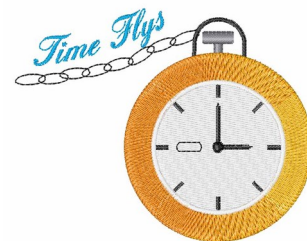

**Name:** Time Flys Machine Embroidery Design

**SKU:** WD02-JLA\_M000047C

**Brand:** Windmill Designs

**Unique Colors:** 13 (7 color Stops)