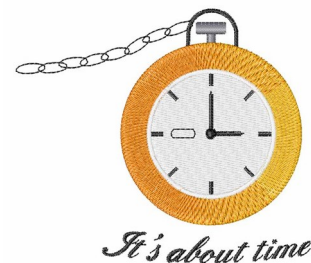

**Name:** Its About Time Machine Embroidery Design

**SKU:** WD02-JLA\_M000047B

**Brand:** Windmill Designs

**Unique Colors:** 13 (7 color Stops)