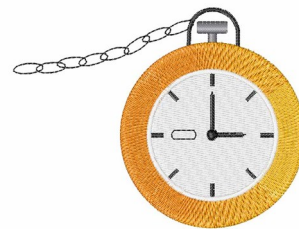

Name: Pocket Watch Machine Embroidery Design

SKU: WD02-JLA_M000047A

Brand: Windmill Designs

Unique Colors: 13 (6 color Stops)

Unique Colors

	Color Name (Color Code)	Manufacturer - Type
	Super White (1001) [No Color Selected]	madeira - rayon
	Dusty Lilac (1263) [No Color Selected]	madeira - rayon
	Crocus (286)	Exquisite - Polyester 1000m

Complete Color Sequence

#		Color Name (Color Code)	Manufacturer - Type
1		Super White (1001) [No Color Selected]	madeira - rayon
2		Super White (1001) [No Color Selected]	madeira - rayon
3		Crocus (286)	Exquisite - Polyester 1000m