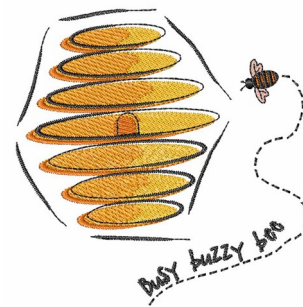

Name: Busy Buzzy Bee Machine Embroidery Design

SKU: WD02-JLA_M000046C

Brand: Windmill Designs

Unique Colors: 13 (6 color Stops)

Unique Colors

	Color Name (Color Code)	Manufacturer - Type
	Super White (1001) [No Color Selected]	madeira - rayon
	Dusty Lilac (1263) [No Color Selected]	madeira - rayon
	Crocus (286)	Exquisite - Polyester 1000m

Complete Color Sequence

#		Color Name (Color Code)	Manufacturer - Type
1		Super White (1001) [No Color Selected]	madeira - rayon
2		Super White (1001) [No Color Selected]	madeira - rayon
3		Crocus (286)	Exquisite - Polyester 1000m