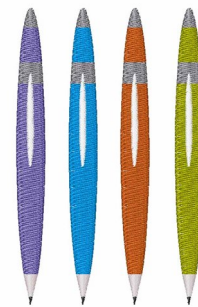

Name: Writing Pen

SKU: WD02-JLA_M000045A

Brand: Windmill Designs

Unique Colors: 13 (11 color Stops)

Unique Colors

	Color Name (Color Code)	Manufacturer - Type
	Super White (1001) [No Color Selected]	madeira - rayon
	Dusty Lilac (1263) [No Color Selected]	madeira - rayon
	Crocus (286)	Exquisite - Polyester 1000m

Complete Color Sequence

#		Color Name (Color Code)	Manufacturer - Type
1		Super White (1001) [No Color Selected]	madeira - rayon
2		Super White (1001) [No Color Selected]	madeira - rayon
3		Crocus (286)	Exquisite - Polyester 1000m