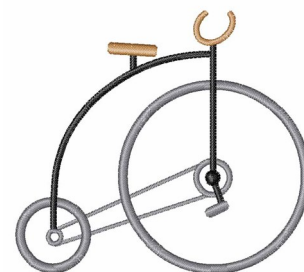

Name: Old Bike Machine Embroidery Design

SKU: WD02-JLA_M000043B

Brand: Windmill Designs

Unique Colors: 13 (4 color Stops)

Unique Colors

| | Color Name (Color Code) | Manufacturer - Type |
|--|--|-----------------------------|
|  | Super White (1001) [No Color Selected] | madeira - rayon |
|  | Dusty Lilac (1263) [No Color Selected] | madeira - rayon |
|  | Crocus (286) | Exquisite - Polyester 1000m |