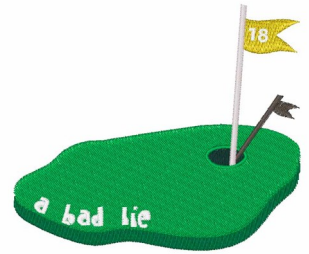

Name: A Bad Lie Machine Embroidery Design

SKU: WD02-JLA_M000037A

Brand: Windmill Designs

Unique Colors: 13 (7 color Stops)

Unique Colors

	Color Name (Color Code)	Manufacturer - Type
	Super White (1001) [No Color Selected]	madeira - rayon
	Dusty Lilac (1263) [No Color Selected]	madeira - rayon
	Crocus (286)	Exquisite - Polyester 1000m