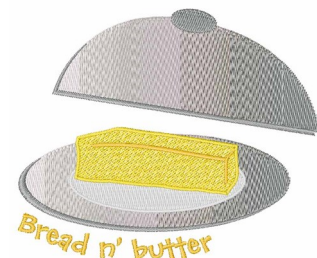

Name: Bread N Butter Machine Embroidery Design

SKU: WD02-JLA_M000033B

Brand: Windmill Designs

Unique Colors: 13 (9 color Stops)

Unique Colors

	Color Name (Color Code)	Manufacturer - Type
	Super White (1001) [No Color Selected]	madeira - rayon
	Dusty Lilac (1263) [No Color Selected]	madeira - rayon
	Crocus (286)	Exquisite - Polyester 1000m

Complete Color Sequence

#		Color Name (Color Code)	Manufacturer - Type
1		Super White (1001) [No Color Selected]	madeira - rayon
2		Super White (1001) [No Color Selected]	madeira - rayon
3		Crocus (286)	Exquisite - Polyester 1000m