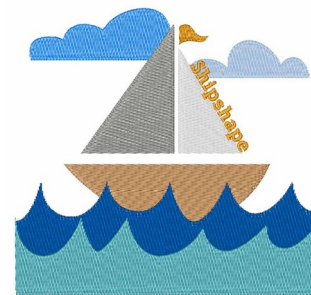

**Name:** Ship Shape Machine Embroidery Design

**SKU:** WD02-JLA\_M000032C

**Brand:** Windmill Designs

**Unique Colors:** 13 (9 color Stops)