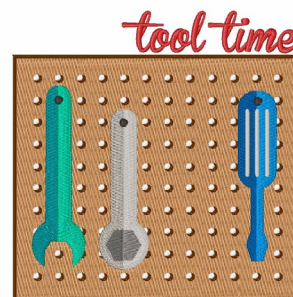

Name: Tool Time Machine Embroidery Design

SKU: WD02-JLA_M000027D

Brand: Windmill Designs

Unique Colors: 13 (16 color Stops)

Unique Colors

	Color Name (Color Code)	Manufacturer - Type
	Super White (1001) [No Color Selected]	madeira - rayon
	Dusty Lilac (1263) [No Color Selected]	madeira - rayon
	Crocus (286)	Exquisite - Polyester 1000m