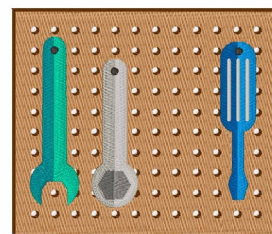

Name: Mr Fix It Machine Embroidery Design

SKU: WD02-JLA_M000027C

Brand: Windmill Designs

Unique Colors: 13 (16 color Stops)

Mr. Fix-it

Unique Colors

	Color Name (Color Code)	Manufacturer - Type
	Super White (1001) [No Color Selected]	madeira - rayon
	Dusty Lilac (1263) [No Color Selected]	madeira - rayon
	Crocus (286)	Exquisite - Polyester 1000m

Complete Color Sequence

#		Color Name (Color Code)	Manufacturer - Type
1		Super White (1001) [No Color Selected]	madeira - rayon
2		Super White (1001) [No Color Selected]	madeira - rayon
3		Crocus (286)	Exquisite - Polyester 1000m