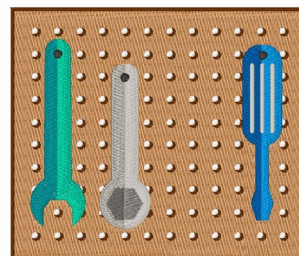

Name: Tools On Board Machine Embroidery Design

SKU: WD02-JLA_M000027A

Brand: Windmill Designs

Unique Colors: 13 (15 color Stops)

Unique Colors

	Color Name (Color Code)	Manufacturer - Type
	Super White (1001) [No Color Selected]	madeira - rayon
	Dusty Lilac (1263) [No Color Selected]	madeira - rayon
	Crocus (286)	Exquisite - Polyester 1000m

Complete Color Sequence

#		Color Name (Color Code)	Manufacturer - Type
1		Super White (1001) [No Color Selected]	madeira - rayon
2		Super White (1001) [No Color Selected]	madeira - rayon
3		Crocus (286)	Exquisite - Polyester 1000m