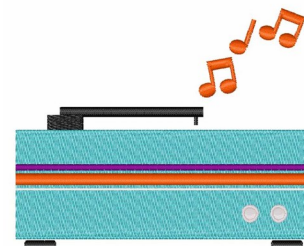

Name: Record Player Machine Embroidery Design

SKU: WD02-JLA_M000020B

Brand: Windmill Designs

Unique Colors: 13 (8 color Stops)

Unique Colors

	Color Name (Color Code)	Manufacturer - Type
	Super White (1001) [No Color Selected]	madeira - rayon
	Dusty Lilac (1263) [No Color Selected]	madeira - rayon
	Crocus (286)	Exquisite - Polyester 1000m

Complete Color Sequence

#		Color Name (Color Code)	Manufacturer - Type
1		Super White (1001) [No Color Selected]	madeira - rayon
2		Super White (1001) [No Color Selected]	madeira - rayon
3		Crocus (286)	Exquisite - Polyester 1000m