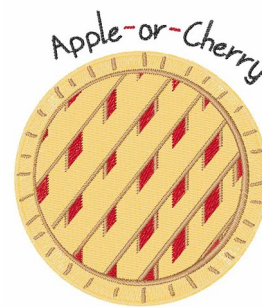

**Name:** Apple or Cherry Machine Embroidery Design

**SKU:** WD02-JLA\_M000019B

**Brand:** Windmill Designs

**Unique Colors:** 13 (7 color Stops)

## Unique Colors

	<b>Color Name (Color Code)</b>	<b>Manufacturer - Type</b>
	Super White (1001) [No Color Selected]	madeira - rayon
	Dusty Lilac (1263) [No Color Selected]	madeira - rayon
	Crocus (286)	Exquisite - Polyester 1000m

# Complete Color Sequence

#		Color Name (Color Code)	Manufacturer - Type
1		Super White (1001) [No Color Selected]	madeira - rayon
2		Super White (1001) [No Color Selected]	madeira - rayon
3		Crocus (286)	Exquisite - Polyester 1000m