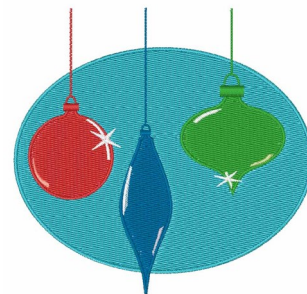

Name: Christmas Ornaments Machine
Embroidery Design

SKU: WD02-JLA_M000016C

Brand: Windmill Designs

Unique Colors: 13 (8 color Stops)

Unique Colors

	Color Name (Color Code)	Manufacturer - Type
	Super White (1001) [No Color Selected]	madeira - rayon
	Dusty Lilac (1263) [No Color Selected]	madeira - rayon
	Crocus (286)	Exquisite - Polyester 1000m

Complete Color Sequence

#		Color Name (Color Code)	Manufacturer - Type
1		Super White (1001) [No Color Selected]	madeira - rayon
2		Super White (1001) [No Color Selected]	madeira - rayon
3		Crocus (286)	Exquisite - Polyester 1000m