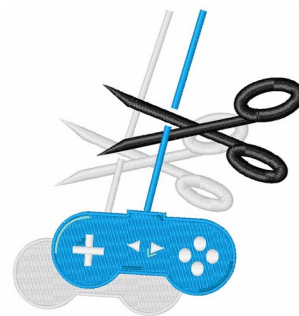

Name: Cut Controller Machine Embroidery Design

SKU: WD02-JLA_M000008A

Brand: Windmill Designs

Unique Colors: 13 (6 color Stops)

Unique Colors

	Color Name (Color Code)	Manufacturer - Type
	Super White (1001) [No Color Selected]	madeira - rayon
	Dusty Lilac (1263) [No Color Selected]	madeira - rayon
	Crocus (286)	Exquisite - Polyester 1000m