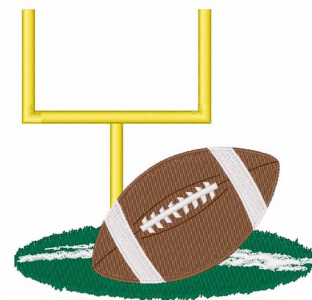

**Name:** Football Goal Machine Embroidery Design

**SKU:** WD02-JLA\_M000007B

**Brand:** Windmill Designs

**Unique Colors:** 13 (6 color Stops)