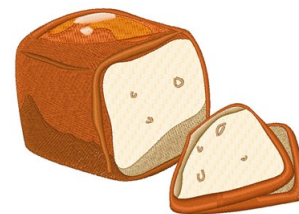

Name: Loaf of Bread Machine Embroidery Design

SKU: WD02-JLA_A000577C

Brand: Windmill Designs

Unique Colors: 13 (12 color Stops)

Unique Colors

	Color Name (Color Code)	Manufacturer - Type
	Super White (1001) [No Color Selected]	madeira - rayon
	Dusty Lilac (1263) [No Color Selected]	madeira - rayon
	Crocus (286)	Exquisite - Polyester 1000m

Complete Color Sequence

#		Color Name (Color Code)	Manufacturer - Type
1		Super White (1001) [No Color Selected]	madeira - rayon
2		Super White (1001) [No Color Selected]	madeira - rayon
3		Crocus (286)	Exquisite - Polyester 1000m