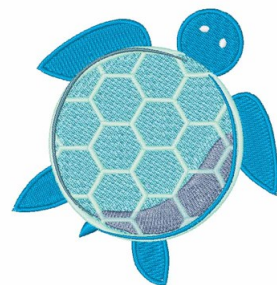

**Name:** Sea Turtle

**SKU:** WD02-JLA\_A000571A

**Brand:** Windmill Designs

**Unique Colors:** 13 (8 color Stops)

## Unique Colors

	<b>Color Name (Color Code)</b>	<b>Manufacturer - Type</b>
	Super White (1001) [No Color Selected]	madeira - rayon
	Dusty Lilac (1263) [No Color Selected]	madeira - rayon
	Crocus (286)	Exquisite - Polyester 1000m

# Complete Color Sequence

#		Color Name (Color Code)	Manufacturer - Type
1		Super White (1001) [No Color Selected]	madeira - rayon
2		Super White (1001) [No Color Selected]	madeira - rayon
3		Crocus (286)	Exquisite - Polyester 1000m