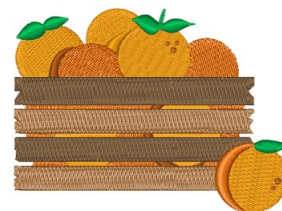

Name: Orange Crate Machine Embroidery Design

SKU: WD02-JLA_A000555D

Brand: Windmill Designs

Unique Colors: 13 (12 color Stops)

Unique Colors

	Color Name (Color Code)	Manufacturer - Type
	Super White (1001) [No Color Selected]	madeira - rayon
	Dusty Lilac (1263) [No Color Selected]	madeira - rayon
	Crocus (286)	Exquisite - Polyester 1000m

Complete Color Sequence

#		Color Name (Color Code)	Manufacturer - Type
1		Super White (1001) [No Color Selected]	madeira - rayon
2		Super White (1001) [No Color Selected]	madeira - rayon
3		Crocus (286)	Exquisite - Polyester 1000m