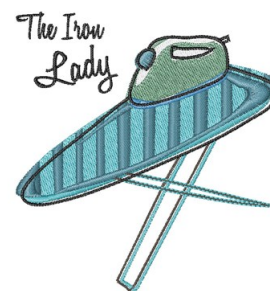

Name: Iron Lady Machine Embroidery Design

SKU: WD02-JLA_A000549D

Brand: Windmill Designs

Unique Colors: 13 (11 color Stops)

Unique Colors

	Color Name (Color Code)	Manufacturer - Type
	Super White (1001) [No Color Selected]	madeira - rayon
	Dusty Lilac (1263) [No Color Selected]	madeira - rayon
	Crocus (286)	Exquisite - Polyester 1000m