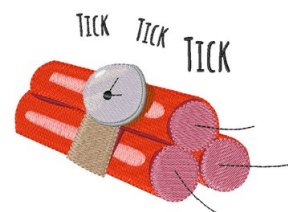

Name: Tick Tick Tick Machine Embroidery Design

SKU: WD02-JLA_A000542D

Brand: Windmill Designs

Unique Colors: 13 (11 color Stops)

Unique Colors

	Color Name (Color Code)	Manufacturer - Type
	Super White (1001) [No Color Selected]	madeira - rayon
	Dusty Lilac (1263) [No Color Selected]	madeira - rayon
	Crocus (286)	Exquisite - Polyester 1000m

Complete Color Sequence

#		Color Name (Color Code)	Manufacturer - Type
1		Super White (1001) [No Color Selected]	madeira - rayon
2		Super White (1001) [No Color Selected]	madeira - rayon
3		Crocus (286)	Exquisite - Polyester 1000m