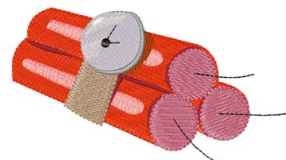

Name: Dynamite Sticks Machine Embroidery Design

SKU: WD02-JLA_A000542B

Brand: Windmill Designs

Unique Colors: 13 (11 color Stops)

Unique Colors

	Color Name (Color Code)	Manufacturer - Type
	Super White (1001) [No Color Selected]	madeira - rayon
	Dusty Lilac (1263) [No Color Selected]	madeira - rayon
	Crocus (286)	Exquisite - Polyester 1000m

Complete Color Sequence

#		Color Name (Color Code)	Manufacturer - Type
1		Super White (1001) [No Color Selected]	madeira - rayon
2		Super White (1001) [No Color Selected]	madeira - rayon
3		Crocus (286)	Exquisite - Polyester 1000m