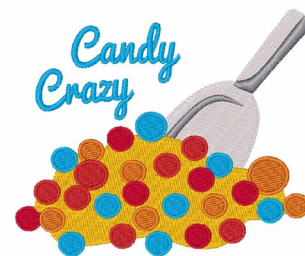

Name: Candy Crazy Machine Embroidery Design

SKU: WD02-JLA_A000540C

Brand: Windmill Designs

Unique Colors: 13 (9 color Stops)

Unique Colors

	Color Name (Color Code)	Manufacturer - Type
	Super White (1001) [No Color Selected]	madeira - rayon
	Dusty Lilac (1263) [No Color Selected]	madeira - rayon
	Crocus (286)	Exquisite - Polyester 1000m