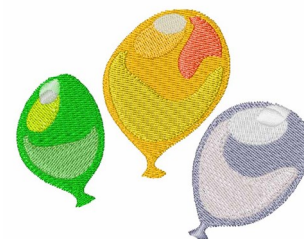

Name: Party Balloons Machine Embroidery Design

SKU: WD02-JLA_A000521D

Brand: Windmill Designs

Unique Colors: 13 (14 color Stops)

Unique Colors

	Color Name (Color Code)	Manufacturer - Type
	Super White (1001) [No Color Selected]	madeira - rayon
	Dusty Lilac (1263) [No Color Selected]	madeira - rayon
	Crocus (286)	Exquisite - Polyester 1000m

Complete Color Sequence

#		Color Name (Color Code)	Manufacturer - Type
1		Super White (1001) [No Color Selected]	madeira - rayon
2		Super White (1001) [No Color Selected]	madeira - rayon
3		Crocus (286)	Exquisite - Polyester 1000m