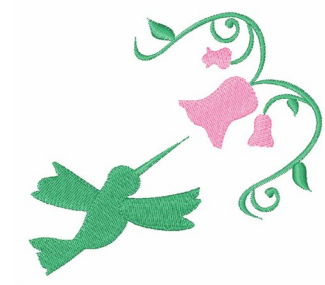

**Name:** Hummingbird Flower Machine  
Embroidery Design

**SKU:** WD02-JLA\_A000519A

**Brand:** Windmill Designs

**Unique Colors:** 13 (2 color Stops)