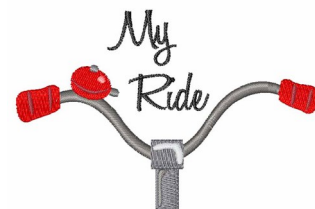

Name: My Ride Machine Embroidery Design

SKU: WD02-JLA_A000516B

Brand: Windmill Designs

Unique Colors: 13 (8 color Stops)

Unique Colors

	Color Name (Color Code)	Manufacturer - Type
	Super White (1001) [No Color Selected]	madeira - rayon
	Dusty Lilac (1263) [No Color Selected]	madeira - rayon
	Crocus (286)	Exquisite - Polyester 1000m