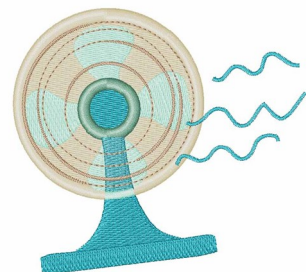

Name: Fan Machine Embroidery Design

SKU: WD02-JLA_A000511A

Brand: Windmill Designs

Unique Colors: 13 (8 color Stops)

Unique Colors

	Color Name (Color Code)	Manufacturer - Type
	Super White (1001) [No Color Selected]	madeira - rayon
	Dusty Lilac (1263) [No Color Selected]	madeira - rayon
	Crocus (286)	Exquisite - Polyester 1000m

Complete Color Sequence

#		Color Name (Color Code)	Manufacturer - Type
1		Super White (1001) [No Color Selected]	madeira - rayon
2		Super White (1001) [No Color Selected]	madeira - rayon
3		Crocus (286)	Exquisite - Polyester 1000m